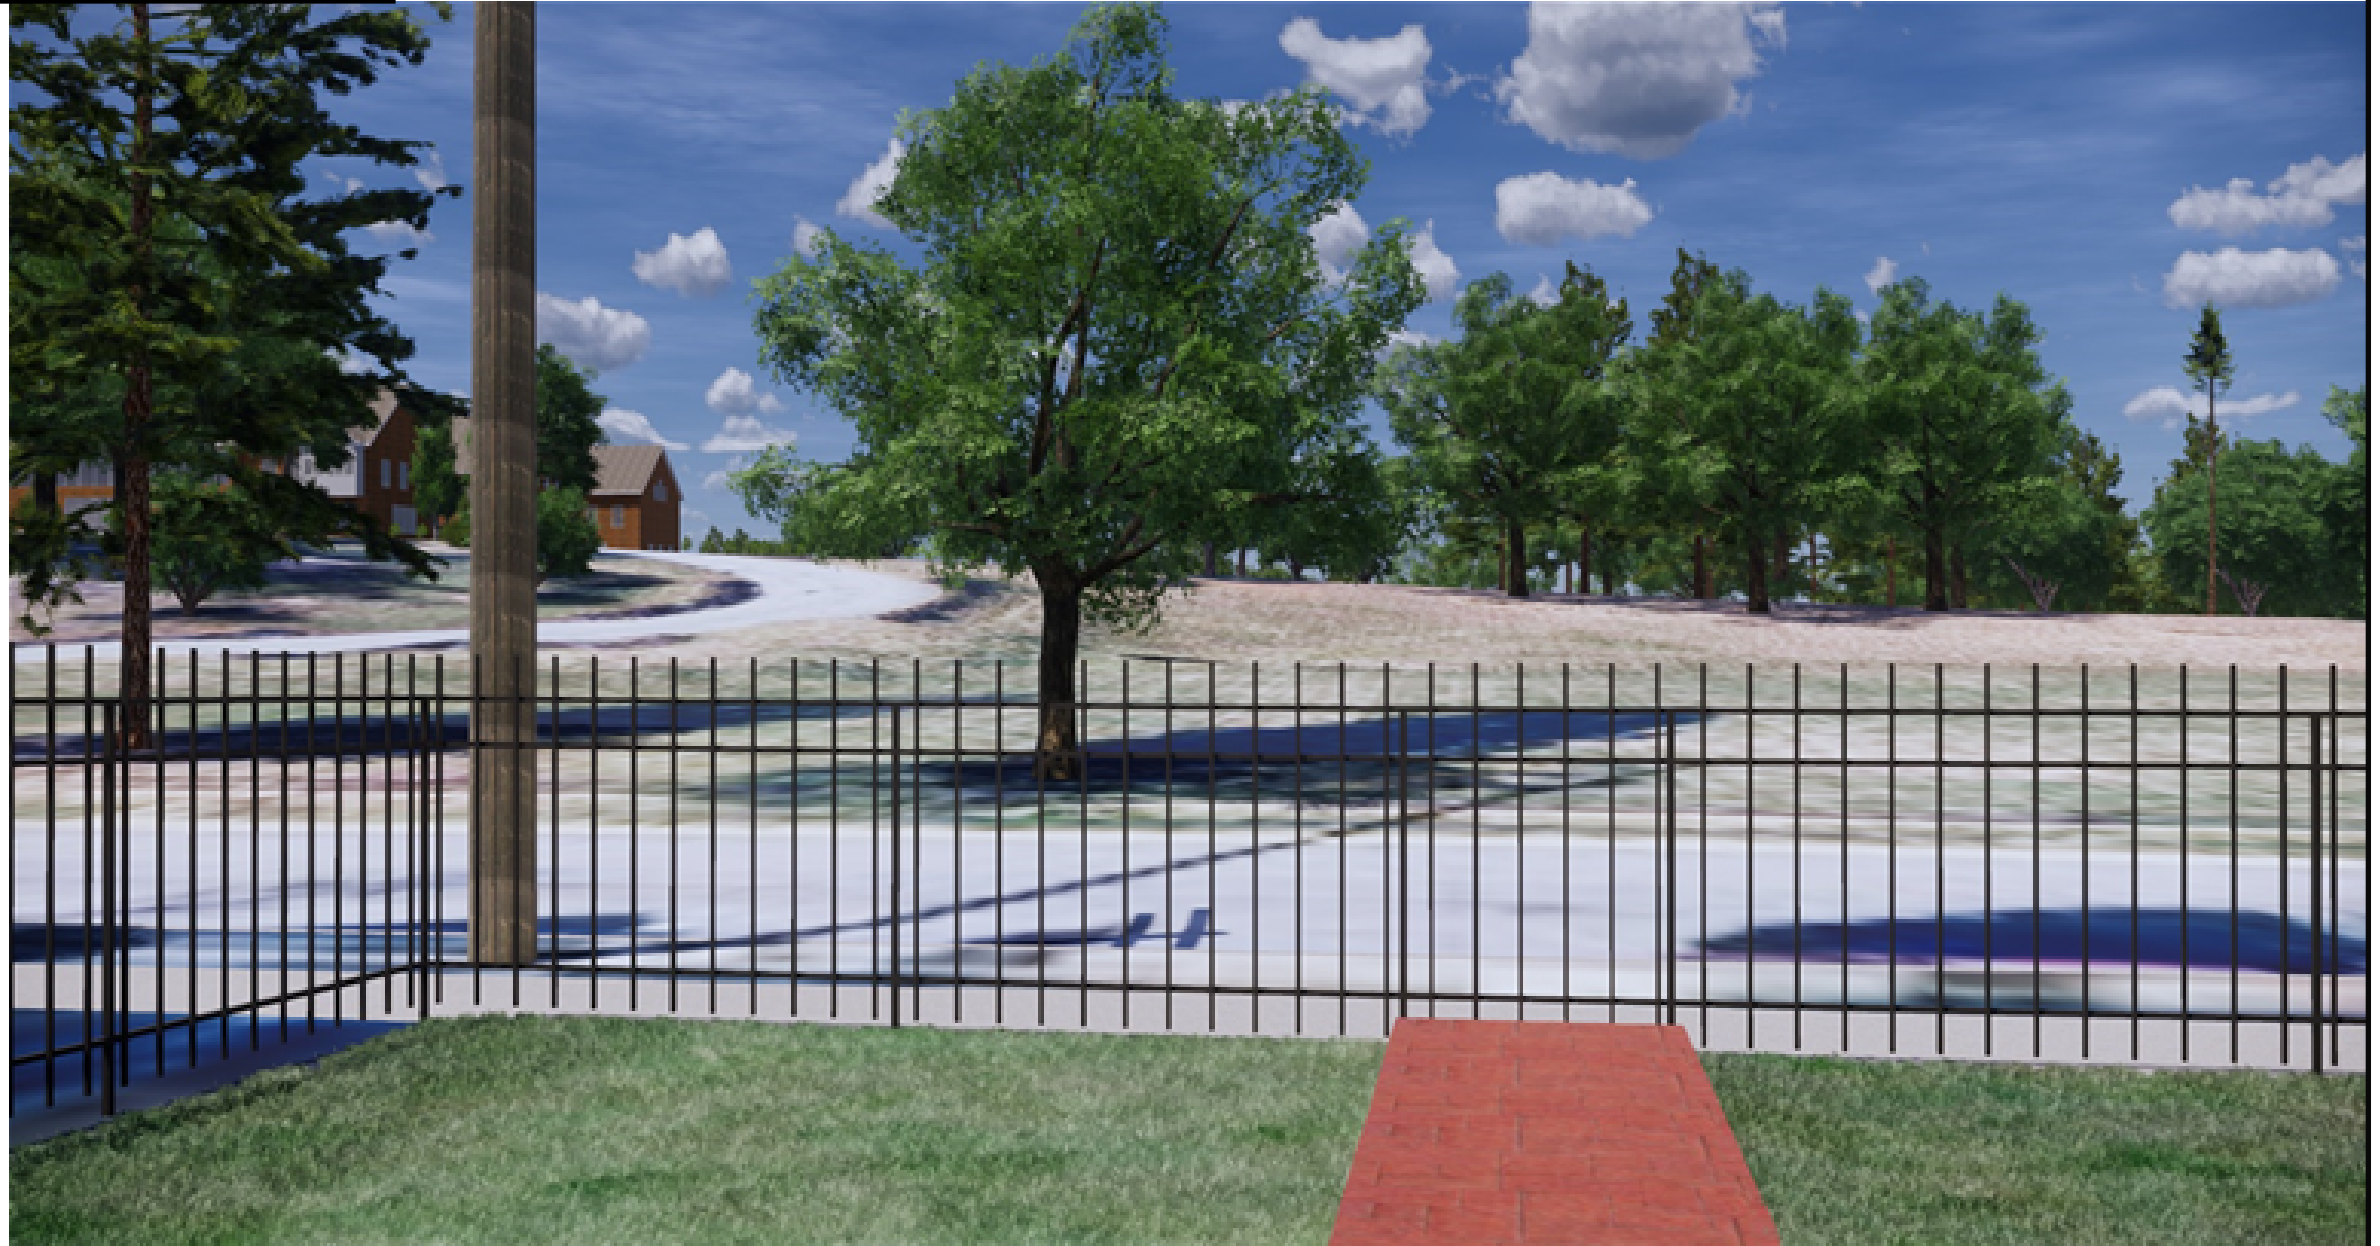

23' elevation difference from street level to crest of hill

Solar Energy Services, Inc.
1514 Jabez Run, Suite # 103 Millersville Maryland, 21108

Catholic Charities
2800 Otis St. NE
Washington, DC 20018