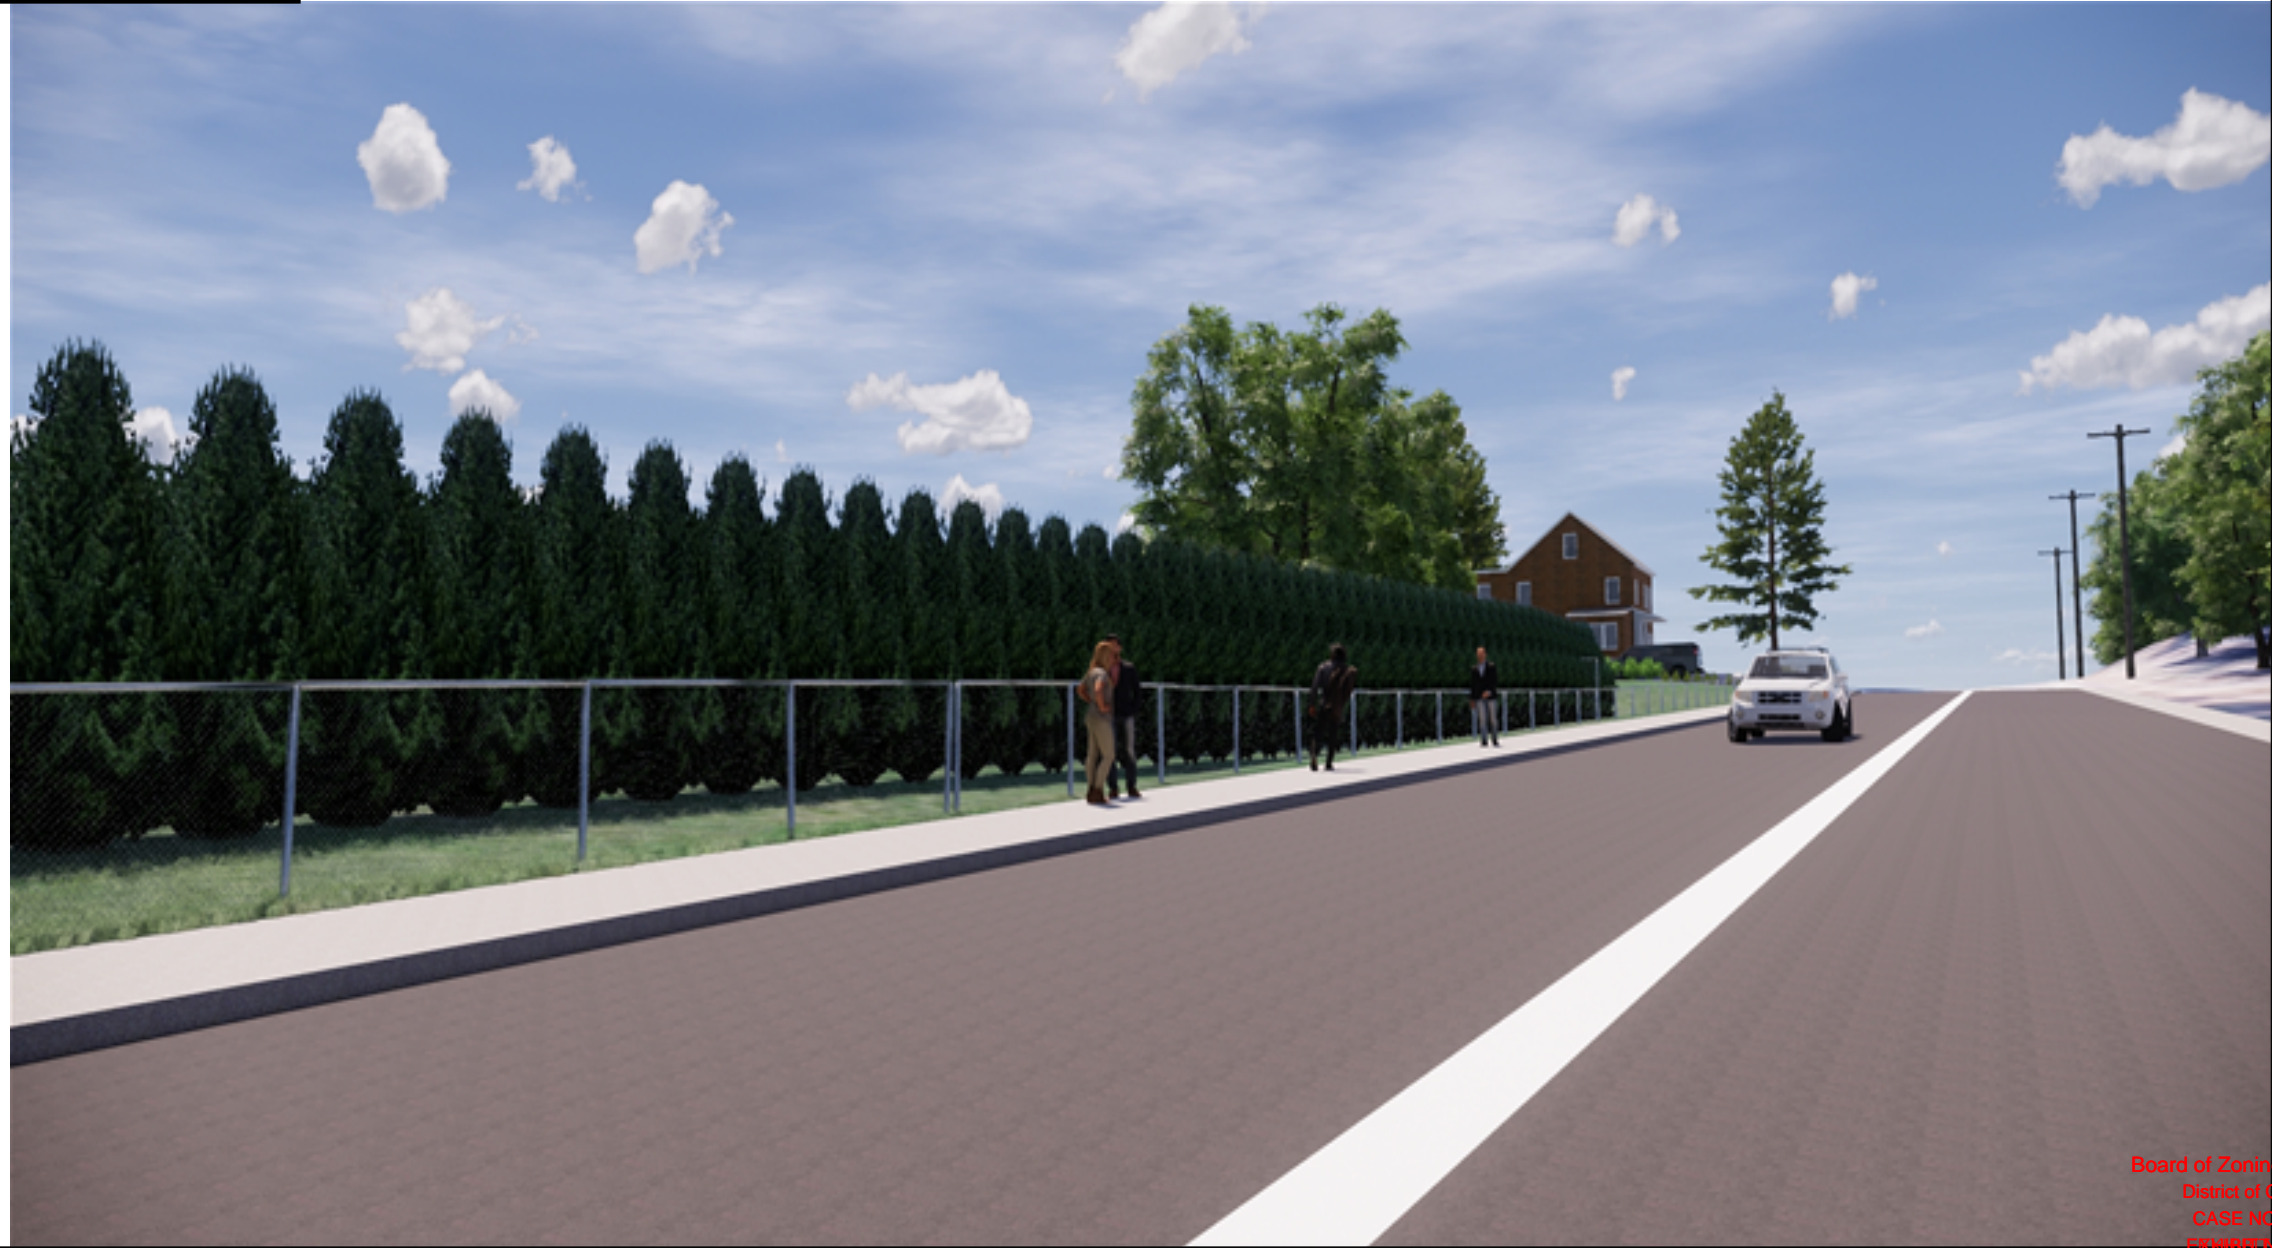

Randolph St. Sightline
Street Level View

Solar Energy Services, Inc.
1514 Jabez Run, Suite # 103 Millersville Maryland, 21108

Catholic Charities
2800 Otis St. NE
Washington, DC 20018

Randolph St.
 (Closest Residence)
 Street Level View